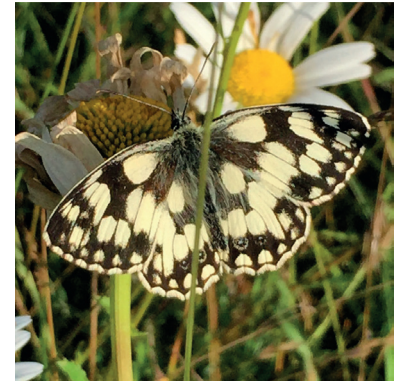

Marbled White (*Melanargia galathea*)

August 2019

I was away on holiday for a portion of August so I missed two weekends. However the Freedown struggled to return to its natural state in terms of flowering plants with most butterfly species seen on the margins where it hadn't been mown.

Species recorded:

Painted Lady (<i>Vanessa cardui</i>).....	10+
Large White (<i>Pieris brassicae</i>).....	10+
Small White (<i>Pieris rapae</i>).....	10+
Meadow Brown (<i>Maniola jurtina</i>).....	9
Speckled Wood (<i>Pararge aegeria</i>).....	9
Red Admiral (<i>Vanessa atalanta</i>).....	9
Common Blue (<i>Polyommatus icarus</i>).....	9
Small Heath (<i>Coenonympha pamphilus</i>).....	8
Ringlet (<i>Aphantopus hyperantus</i>).....	7
Holly Blue (<i>Celastrina argiolus</i>).....	5
Gatekeeper (<i>Pyronia tithonus</i>).....	5
Comma (<i>Polygonia c-album</i>).....	2
Small Copper (<i>Lycaena phlaeas</i>).....	1
Brown Argus (<i>Aricia agestis</i>).....	1